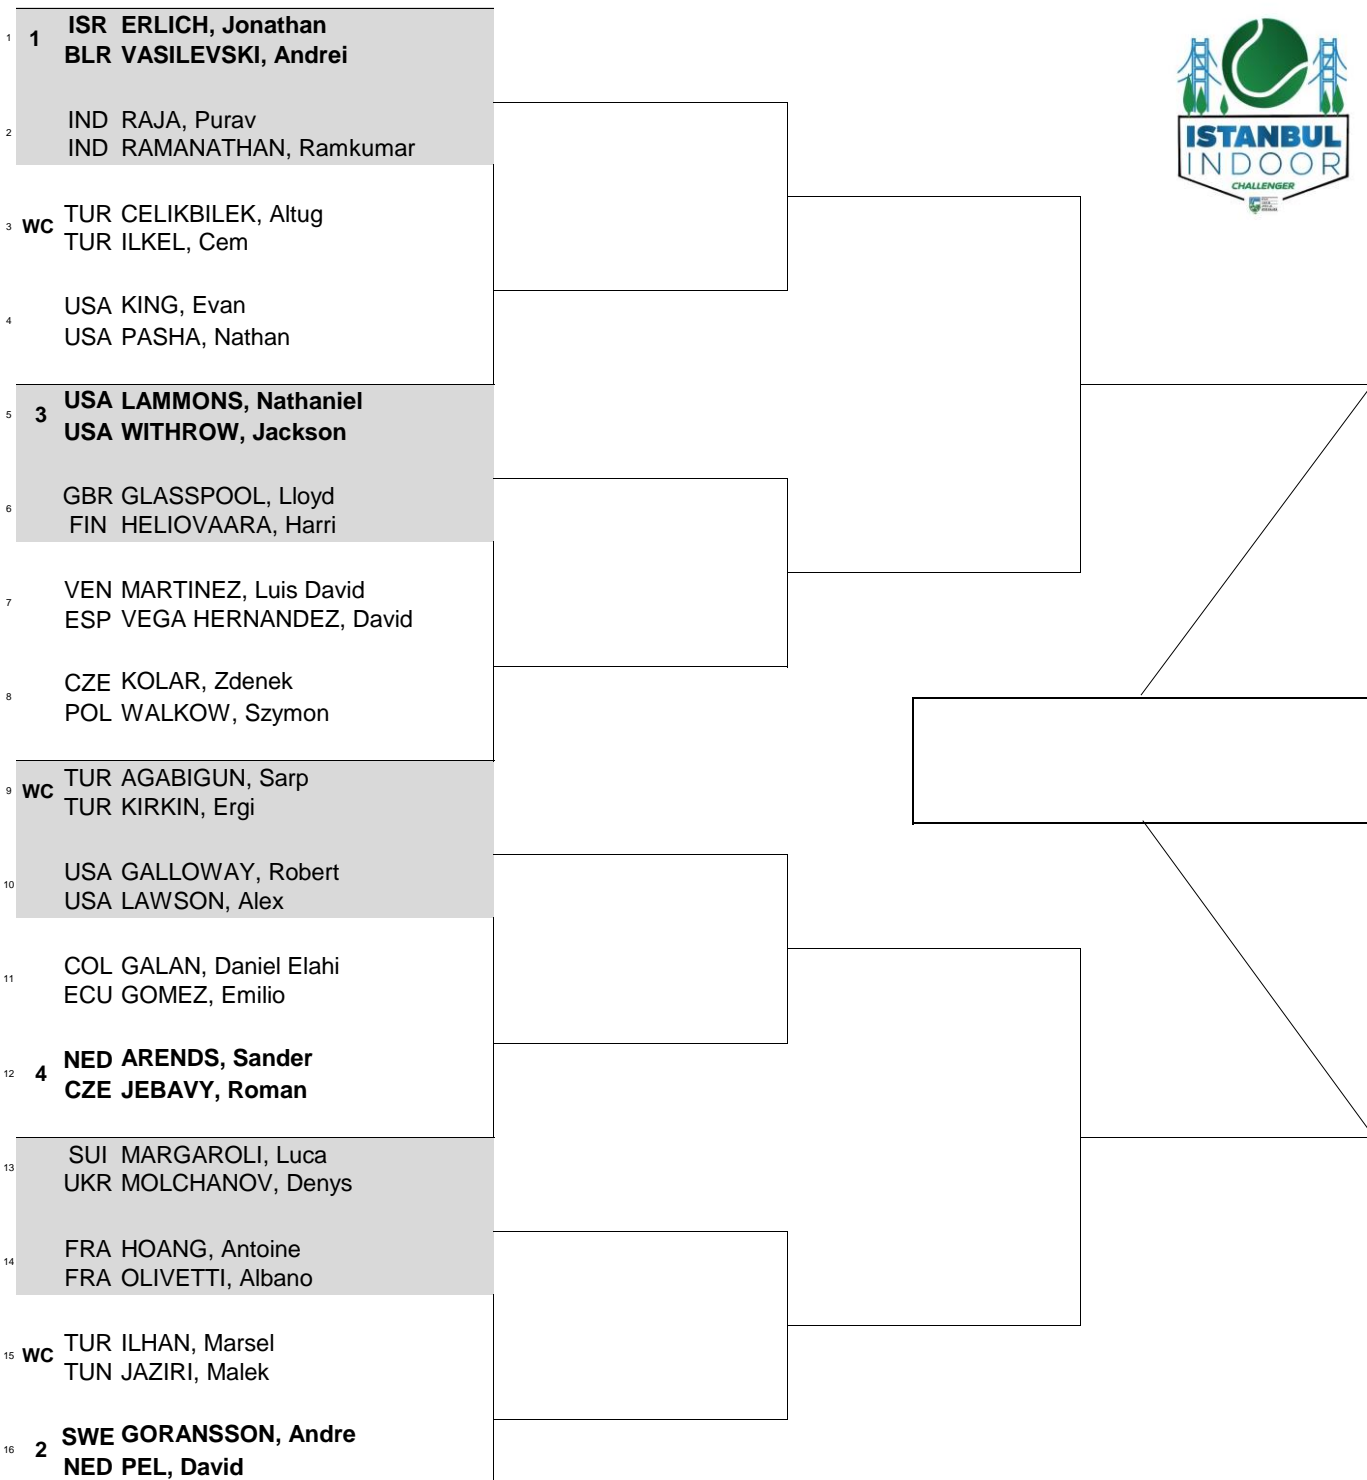

# ISTANBUL INDOOR CHALLENGER

CITY, COUNTRY **Istanbul, Turkey** TOURNAMENT DATES **18-24 January 2021** SURFACE **Hard, Rebound Ace** CATEGORY **Challenger 125** PRIZE MONEY **€ 132,280**

STATUS NAT. MAIN DRAW DOUBLES

ATP Tour © Copyright 2014

SEEDED TEAMS	RANK	PRIZE MONEY (PER TEAM)	POINTS	ALTERNATES	RETIREMENTS/WALKOVERS
1 ERLICH, Jonathan / VASILEVSKI, Andrei	156	WINNER € 7,870	125		
2 GORANSSON, Andre / PEL, David	174	FINALIST € 4,570	75		
3 LAMMONS, Nathaniel / WITHROW, Jackson	182	SEMI-FINALIST € 2,740	45		
4 ARENDS, Sander / JEBAVY, Roman	189	QUARTER-FINALIST € 1,630	25		
FOLLOW LIVE SCORING AT <a href="http://www.ATPTour.com">www.ATPTour.com</a>				<b>WITHDRAWALS</b>	
FIRST ROUND € 920					
LAST DIRECT ACCEPTANCE:				KOLAR, Zdenek / WALKOW, Szymon - 281	CHALLENGER SUPERVISOR
					Jorge Mandl